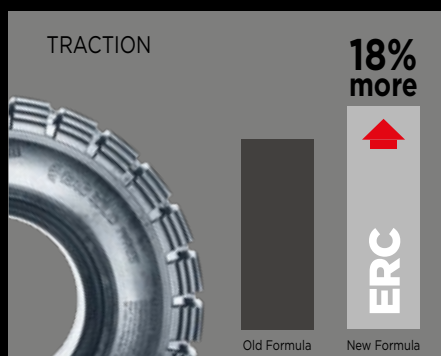

 **ERC** *SOLID TYRES*

CHOICE OF PROFESSIONALS

PATTERN TYPES

- ▲ MAXIMUM PERFORMANCE
- ▲ MOST SUITABLE PATTERN
- ▲ LOW ENERGY CONCEPTION
- ▲ HIGH RIDE COMFORT
- ▲ LONG LIFE TIME
- ▲ 3 LAYERS
- ▲ MADE BY FULLY SPECIAL RUBBER COMPOUND

PRODUCT LIST AND SPECIFICATIONS

TIRE SIZE	RIM SIZE	HEEL		ACTUAL TIRE DIMENSIONS		LOAD CAPACITY (kg) <small>Counterbalanced lift trucks up to 25 km/h</small>		PATTERN TYPE				
		Normal	Quick	Overall Diameter (mm)	Overall width (mm)	Load Wheel	Steering Wheel	ERC 01	ERC 02	ERC 03	ERC 04	
15x4.5-8	3.00-8	✓	✓	370	115	850	655	✓				
16x6-8	4.33-8	✓	✓	400	147	1305	1005	✓				
18x7-8	4.33R-8	✓	✓	454	150	2145	1650	✓	✓			
140/55-9	4.00-9	✓	✓	380	135	1215	985	✓				
6.00-9	4.00E-9	✓	✓	526	128	1885	1450	✓	✓			
21x8-9	6.00-9	✓	✓	510	190	2455	1890	✓				
200/50-10	6.50-10	✓	✓	456	195	2470	1900	✓				
6.50-10	5.50F-10	✓	✓	570	149	2340	1800	✓	✓			
23x9-10	6.50-10	✓	✓	572	198	3160	2430	✓				
7.00-12	5.00S-12	✓	✓	654	151	2920	2240	✓				✓
28x9-15	7.00-15	✓	✓	685	204	3770	2900	✓			✓	