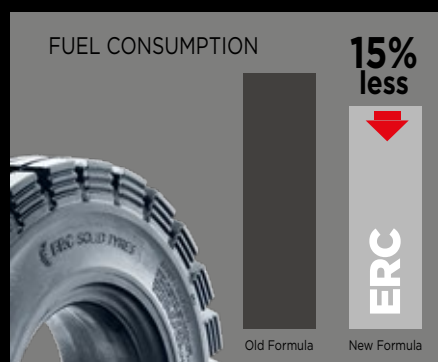

 **ERC** *SOLID TYRES*

CHOICE OF PROFESSIONALS

PATTERN TYPES

- ▲ MAXIMUM PERFORMANCE
- ▲ MOST SUITABLE PATTERN
- ▲ LOW ENERGY CONCEPTION
- ▲ HIGH RIDE COMFORT
- ▲ LONG LIFE TIME
- ▲ 3 LAYERS
- ▲ MADE BY FULLY SPECIAL RUBBER COMPOUND

PRODUCT LIST AND SPECIFICATIONS

TIRE SIZE	RIM SIZE	HEEL		ACTUAL TIRE DIMENSIONS		LOAD CAPACITY (kg) <small>Counterbalanced lift trucks up to 25 km/h</small>		PATTERN TYPE				
		Normal	Quick	Overall Diameter (mm)	Overall width (mm)	Load Wheel	Steering Wheel	ERC 01	ERC 02	ERC 03	ERC 04	
15x4.5-8	3.00-8	✓	✓	370	115	850	655	✓				
16x6-8	4.33-8	✓	✓	400	147	1305	1005	✓				
18x7-8	4.33R-8	✓	✓	454	150	2145	1650	✓	✓			
140/55-9	4.00-9	✓	✓	380	135	1215	985	✓				
6.00-9	4.00E-9	✓	✓	526	128	1885	1450	✓	✓			
21x8-9	6.00-9	✓	✓	510	190	2455	1890	✓				
200/50-10	6.50-10	✓	✓	456	195	2470	1900	✓				
6.50-10	5.50F-10	✓	✓	570	149	2340	1800	✓	✓			
23x9-10	6.50-10	✓	✓	572	198	3160	2430	✓				
7.00-12	5.00S-12	✓	✓	654	151	2920	2240	✓				✓
28x9-15	7.00-15	✓	✓	685	204	3770	2900	✓			✓	